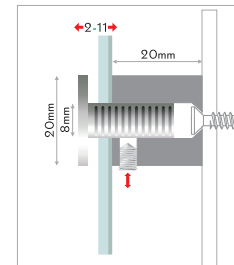

Material: Edelstahl AISI304, Facetteneffekt.

High-quality stainless steel, elegant facet appearance, plug-interlocksystem. Mount the fastener to the wall, put on the panel an plug the head through the panel into the fastener. Fix the head in the fastener with the allen screw.

Material: stainless steel AISI304.

information

ø13mm

code		pc/box	price/box	price/pc	
1 FS1315XSET	steel, ø13x15mm	✓ 4			A
2 FS1315KIT	steel kit, ø13x15mm	✓ 40			A
3 FSMP1315IX	steel maxipack, ø13x15mm	154			A

ø15mm

code		pc/box	price/box	price/pc	
4 FS1515XSET	steel, ø15x15mm	✓ 4			A
5 FS1515KIT	steel kit, ø15x15mm	✓ 40			A
6 FSMP1515IX	steel maxipack, ø15x15mm	154			A

ø20mm

code		pc/box	price/box	price/pc	
7 FS2020XSET	steel, ø20x20mm	✓ 4			A
8 FSMP2020IX	steel maxipack, ø20x20mm	154			A

ø25mm

code		pc/box	price/box	price/pc	
9 FS2525XSET	steel, ø25x25mm	✓ 4			A
10 FSMP2525IX	steel maxipack, ø25x25mm	80			A